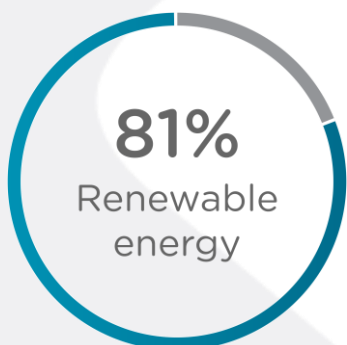

5^{*}

NABERS

ENERGY

This certificate certifies that

The GPT Group

Achieved 5.0 - star NABERS Energy Base
Building Rating for

Eclipse Tower, 60 Station Street,
PARRAMATTA, NSW 2150

This rating is valid until